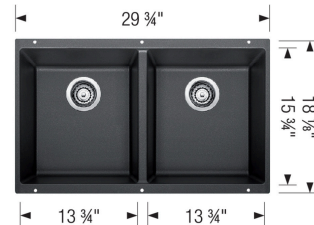

Design and Planning Tips

- Min cabinet size: 33 in
- Bowl depth: 8 in (203.0 mm)

What is included:

Installation instructions

Cut-out template

Limited Lifetime Warranty

Undermount installation only

Minimum cabinet size: 33"

Cut-out Dimensions:

Cut-out Length: 28.79"

Cut-out Width: 16"

Cut-out Below Counter Depth: 8.79"

Left Sink Bowl Dimensions:

Sink Bowl Length (left-to-right): 13.75"

Sink Bowl Width (front-to-back): 15.75"

Sink Bowl Depth: 8"

Right Sink Bowl Dimensions:

Sink Bowl Length (left-to-right): 13.75"

Sink Bowl Width (front-to-back): 15.75"

Sink Bowl Depth: 8"

Drain hole compatible with 3.5" strainers or waste flanges

Codes/Standards: CSA B45.8-18/IAPMO Z403-2018